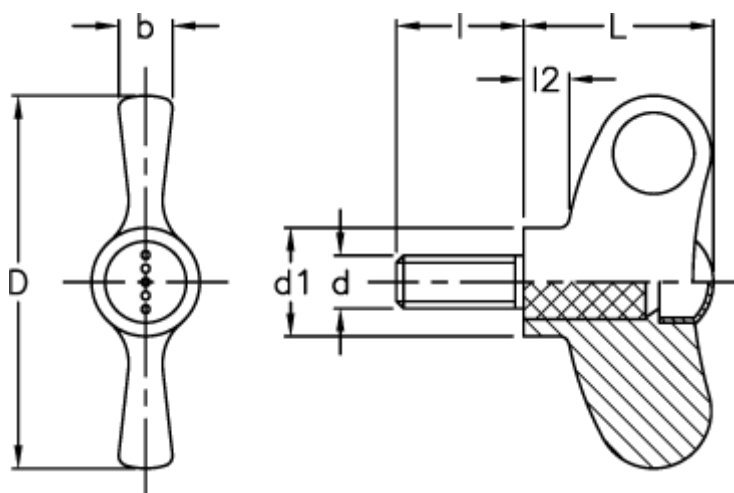

Article number: 23052235566

Description: E+G Wing screw  
EWN.48 p-M6x40-C6, red cap

## Measures

b	= 7
D	= 47
d1	= 13.5
d 6g	= M6
l	= 40
L	= 24
l2	= 5.5